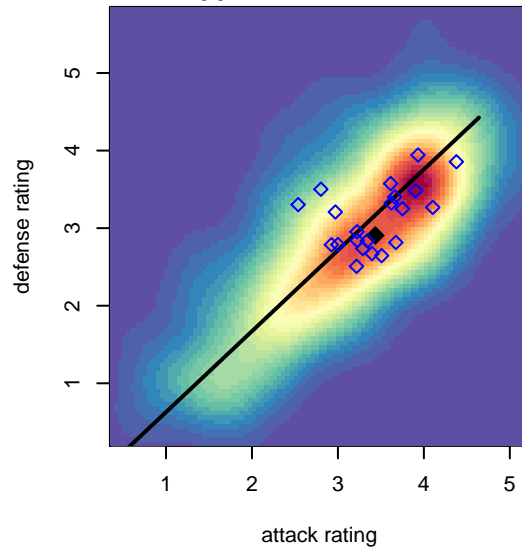

WA Rush B00

Washington Rush SC
 Everett, WA
 B00 total strength=1715
 attack=31.04 defense=18.28
 fall league = RCL B00 Div 1

alt names used:
 WASHINGTON RUSH B00 (WA)
 Washington Rush B00 A
 WASHINGTON RUSH B00 (WA)
 WASHINGTON RUSH B00 (WA)
 Washington Rush B00 A

**attack and defense variance (black dot)
relative to other teams
and top 10 in region**

**attack and defense rating
relative to others at age
and all opponents in last 13 months**

Performance relative to 13 month average