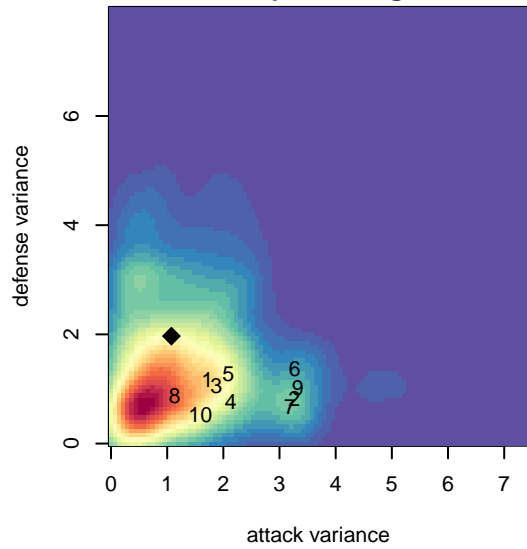

WA Rush B00

Washington Rush SC
 Everett, WA
 B00 total strength=1715
 attack=31.04 defense=18.28
 fall league = RCL B00 Div 1

alt names used:
 WASHINGTON RUSH B00 (WA)
 Washington Rush B00 A
 WASHINGTON RUSH B00 (WA)
 WASHINGTON RUSH B00 (WA)
 Washington Rush B00 A

**attack and defense variance (black dot)
relative to other teams
and top 10 in region**

**attack and defense rating
relative to others at age
and all opponents in last 13 months**

Performance relative to 13 month average