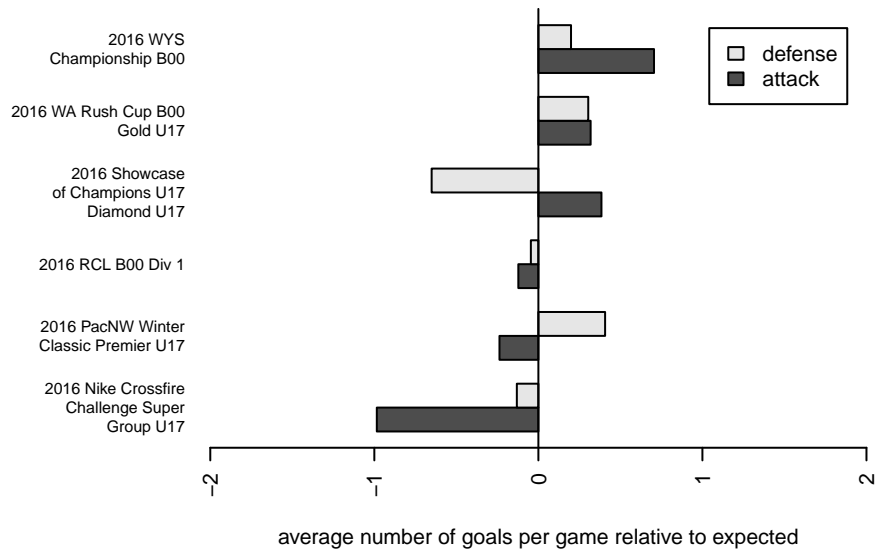

WA Rush B00

Washington Rush SC
 Everett, WA
 B00 total strength=1715
 attack=31.04 defense=18.28
 fall league = RCL B00 Div 1

alt names used:
 WASHINGTON RUSH B00 (WA)
 Washington Rush B00 A
 WASHINGTON RUSH B00 (WA)
 WASHINGTON RUSH B00 (WA)
 Washington Rush B00 A

Venues played:
 2016 Showcase of Champions U17 Diamond U
 2016 Nike Crossfire Challenge Super Group U'
 2016 WA Rush Cup B00 Gold U17
 2016 RCL B00 Div 1
 2016 PacNW Winter Classic Premier U17
 2016 WYS Championship B00

**attack and defense variance (black dot)
relative to other teams
and top 10 in region**

**attack and defense rating
relative to others at age
and all opponents in last 13 months**

Performance relative to 13 month average