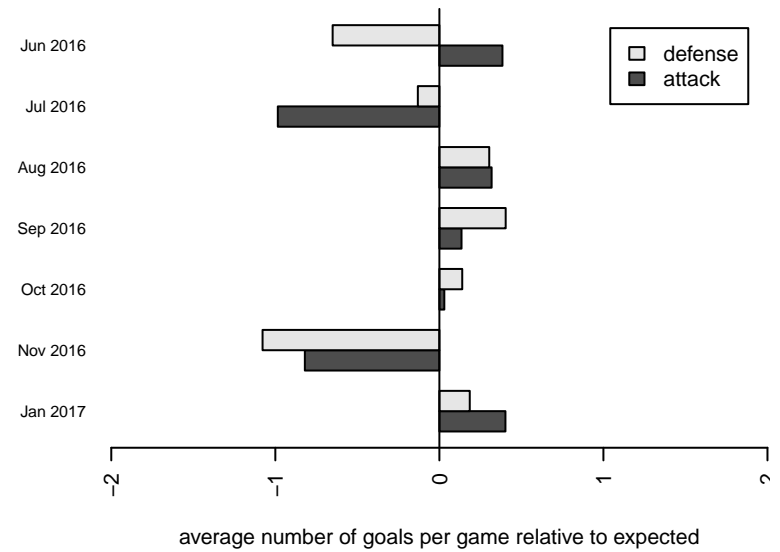

Performance relative to 13 month average