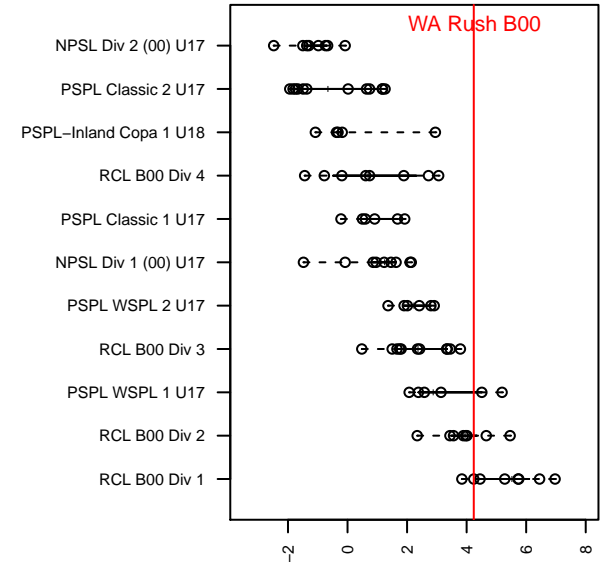

WA Rush B00

Washington Rush SC
 Everett, WA
 B00 total strength=1715
 attack=31.04 defense=18.28
 fall league = RCL B00 Div 1

alt names used:
 WASHINGTON RUSH B00 (WA)
 Washington Rush B00 A
 WASHINGTON RUSH B00 (WA)
 WASHINGTON RUSH B00 (WA)
 Washington Rush B00 A

**attack and defense variance (black dot)
relative to other teams
and top 10 in region**

**attack and defense rating
relative to others at age
and all opponents in last 13 months**

Performance relative to 13 month average