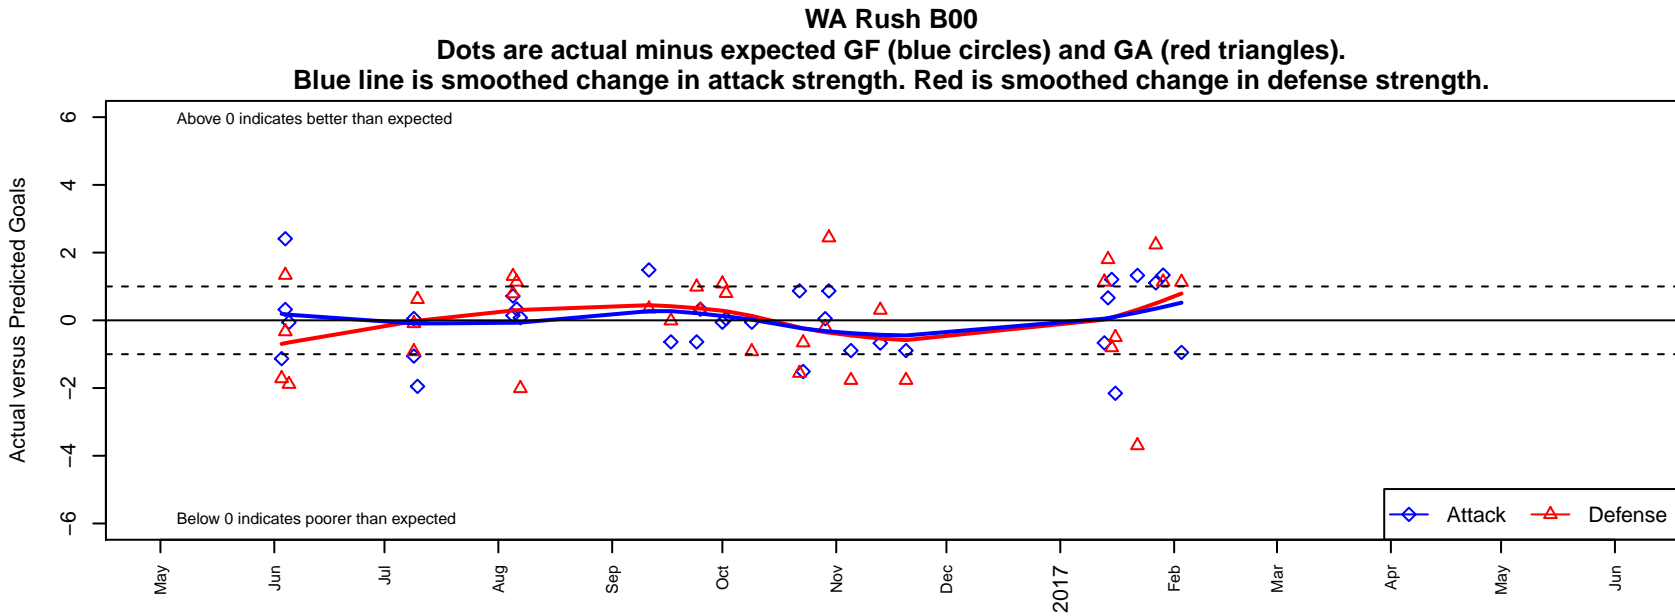

WA Rush B00

Washington Rush SC
 Everett, WA
 B00 total strength=1715
 attack=31.04 defense=18.28
 fall league = RCL B00 Div 1

alt names used:
 WASHINGTON RUSH B00 (WA)
 Washington Rush B00 A
 WASHINGTON RUSH B00 (WA)
 WASHINGTON RUSH B00 (WA)
 Washington Rush B00 A

**attack and defense variance (black dot)
relative to other teams
and top 10 in region**

**attack and defense rating
relative to others at age
and all opponents in last 13 months**

Performance relative to 13 month average